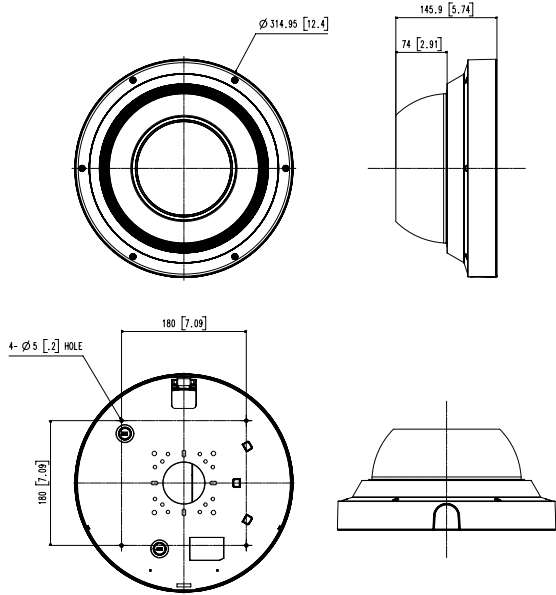

Dimensions

Unit:mm(inch)

PNM-9084RQZ	
NETWORK	
Audio Compression	G.711 u-law /G.726 Selectable G.726(ADPCM) 8KHz, G.711 8KHz G.726: 16Kbps, 24Kbps, 32Kbps, 40Kbps AAC-LC: 48Kbps at 16KHz
Protocol	IPv4, IPv6, TCP/IP, UDP/IP, RTP(UDP), RTP(TCP), RTCP,RTSP, NTP, HTTP, HTTPS, SSL/TLS, DHCP, FTP, SMTP, ICMP, IGMP, SNMPv1/v2c/v3(MIB-2), ARP, DNS, DDNS, QoS, PIM-SM, UPnP, Bonjour, LLDP
Security	HTTPS(SSL) Login Authentication Digest Login Authentication IP Address Filtering User access log 802.1X Authentication(EAP-TLS, EAP-LEAP)
Edge Storage	Micro SD/SDHC/SDXC 4slot 512GB(Each CH)
Application Programming Interface	ONVIF Profile S/T SUNAPI(HTTP API) Wisenet open platform
Web Viewer	Supported OS: Windows 7, 8.1, 10, Mac OS X 10.10, 10.11, 10.12 Recommended Browser: Google Chrome Supported Browser: MS Explore11, MS Edge, Mozilla Firefox(Window 64bit only), Apple Safari(Mac OS X only)
Memory	5GB RAM, 1280MB Flash
ENVIRONMENTAL	
Operating Temperature / Humidity	-40°C~-+55°C(-40°F~+131°F) / Less than 90% RH
Storage Temperature / Humidity	-50°C~-+60°C(-58°F~+140°F) / Less than 90% RH
Certification	IP66, IK10, NEMA4X
ELECTRICAL	
Input Voltage	HPoE, 12VDC
Power Consumption	Max : 42W Typical : 28W
MECHANICAL	
Color / Material	White / Aluminum
RAL Code	RAL9003
Product dimensions / weight	$\varnothing 315 \times 145.9 \text{mm}$ / 5.2kg

* The latest product information / specification can be found at hanwha-security.com

* Design and specifications are subject to change without notice.

* Wisenet is the proprietary brand of Hanwha Techwin.