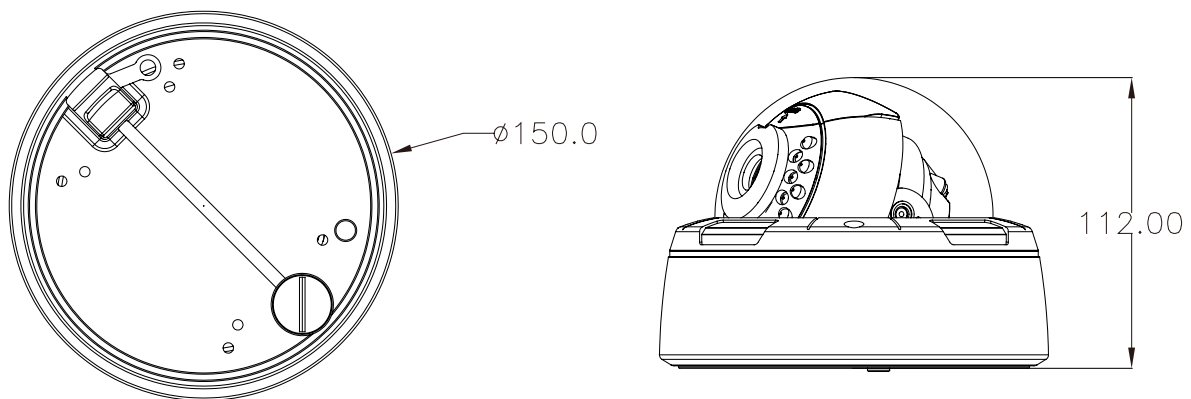

HIVDC-2600TVI

www.asia.security.honeywell.com

1080P High Definition H.264 IP Vandal-Proof IR Dome Camera

| | |
|-----------------------|--|
| Camera | HIVDC-2600TVI |
| Motion Detection | 1 zone video motion detection with Sensitivity options |
| Privacy Mask | 4 zones |
| Camera Tampering | Camera Cover or Mask |
| Events Action | SNAP, Record video in SD card, send to FTP, send to Email, External output activation, voice alert, notify to CMS |
| General | |
| OS | Windows XP or later |
| Browser | IE 8.0 or later |
| Supported Platform | Honeywell Universal Surveillance (HUS) and NVRs |
| Power Supply | 12V DC or 24V AC $\pm 10\%$ external power adapter |
| PoE | IEEE 802.3af |
| Power consumption | Max 6W |
| Connectors | RJ-45 10Base-T/100Base-TX; 1 power jack; 2 alarm input and 1 output; Audio out; Audio input; Video out; SD card, and RS485 |
| Edge Storage | 32G |
| Operating Temperature | -20°C to 55°C |
| Operating Humidity | 0% - 90% (non-condensing) |
| Dimensions | $\varnothing 150\text{mm} \times 112\text{mm}$ |
| Weight | 1170g |
| Protection | IP66, IK10 vandal-proof |
| Certificate | CE, FCC, UL |

Note: Honeywell reserves the right, without notification, to make changes in product design or specifications.

DIMENSIONS

Unit: mm

ORDERING

| | |
|---------------|--|
| HIVDC-2600TVI | 1080P IP Vandal-proof IR Dome Camera, 10 – 15m IR distance, 2.8 – 12mm, H.264 High-profile, TDN, WDR, ONVIF Profile S, Edge storage 32G, Tampering Detection, IP66, IK10, PoE, 24VAC/12VDC |
|---------------|--|