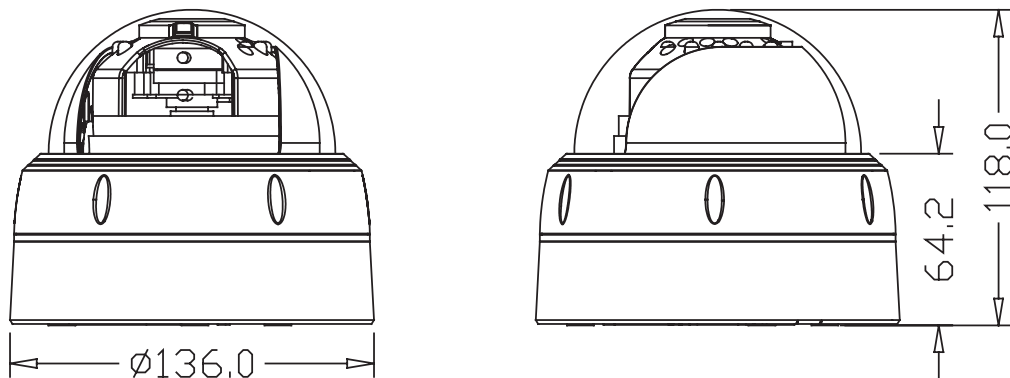

HIDC-2600TV

www.asia.security.honeywell.com

1080P High Definition H.264 IP Dome Camera

Camera	HIDC-2600TV
General	
OS	Windows XP or later
Browser	IE 8.0 or later
Supported Platform	Honeywell Universal Surveillance (HUS) and NVRs
Power Supply	12V DC or 24V AC $\pm 10\%$ external power adapter
PoE	IEEE 802.3af
Power consumption	Max 5W
Connectors	RJ-45 10Base-T/100Base-TX; 1 power jack; 2 alarm input and 1 output; Audio out; Audio input; Video out; SD card, and RS485
Edge Storage	32G
Operating Temperature	-20°C to 55°C
Operating Humidity	0% - 90% (non-condensing)
Dimensions	$\varnothing 136\text{mm} \times 118\text{mm}$
Weight	509g
Certificate	CE, FCC, UL

Note: Honeywell reserves the right, without notification, to make changes in product design or specifications.

DIMENSIONS