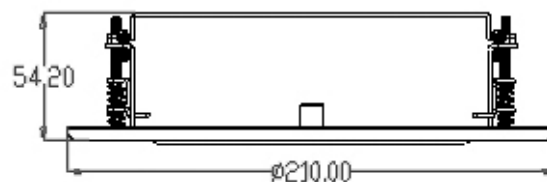

HICM (Ceiling Mount Bracket)